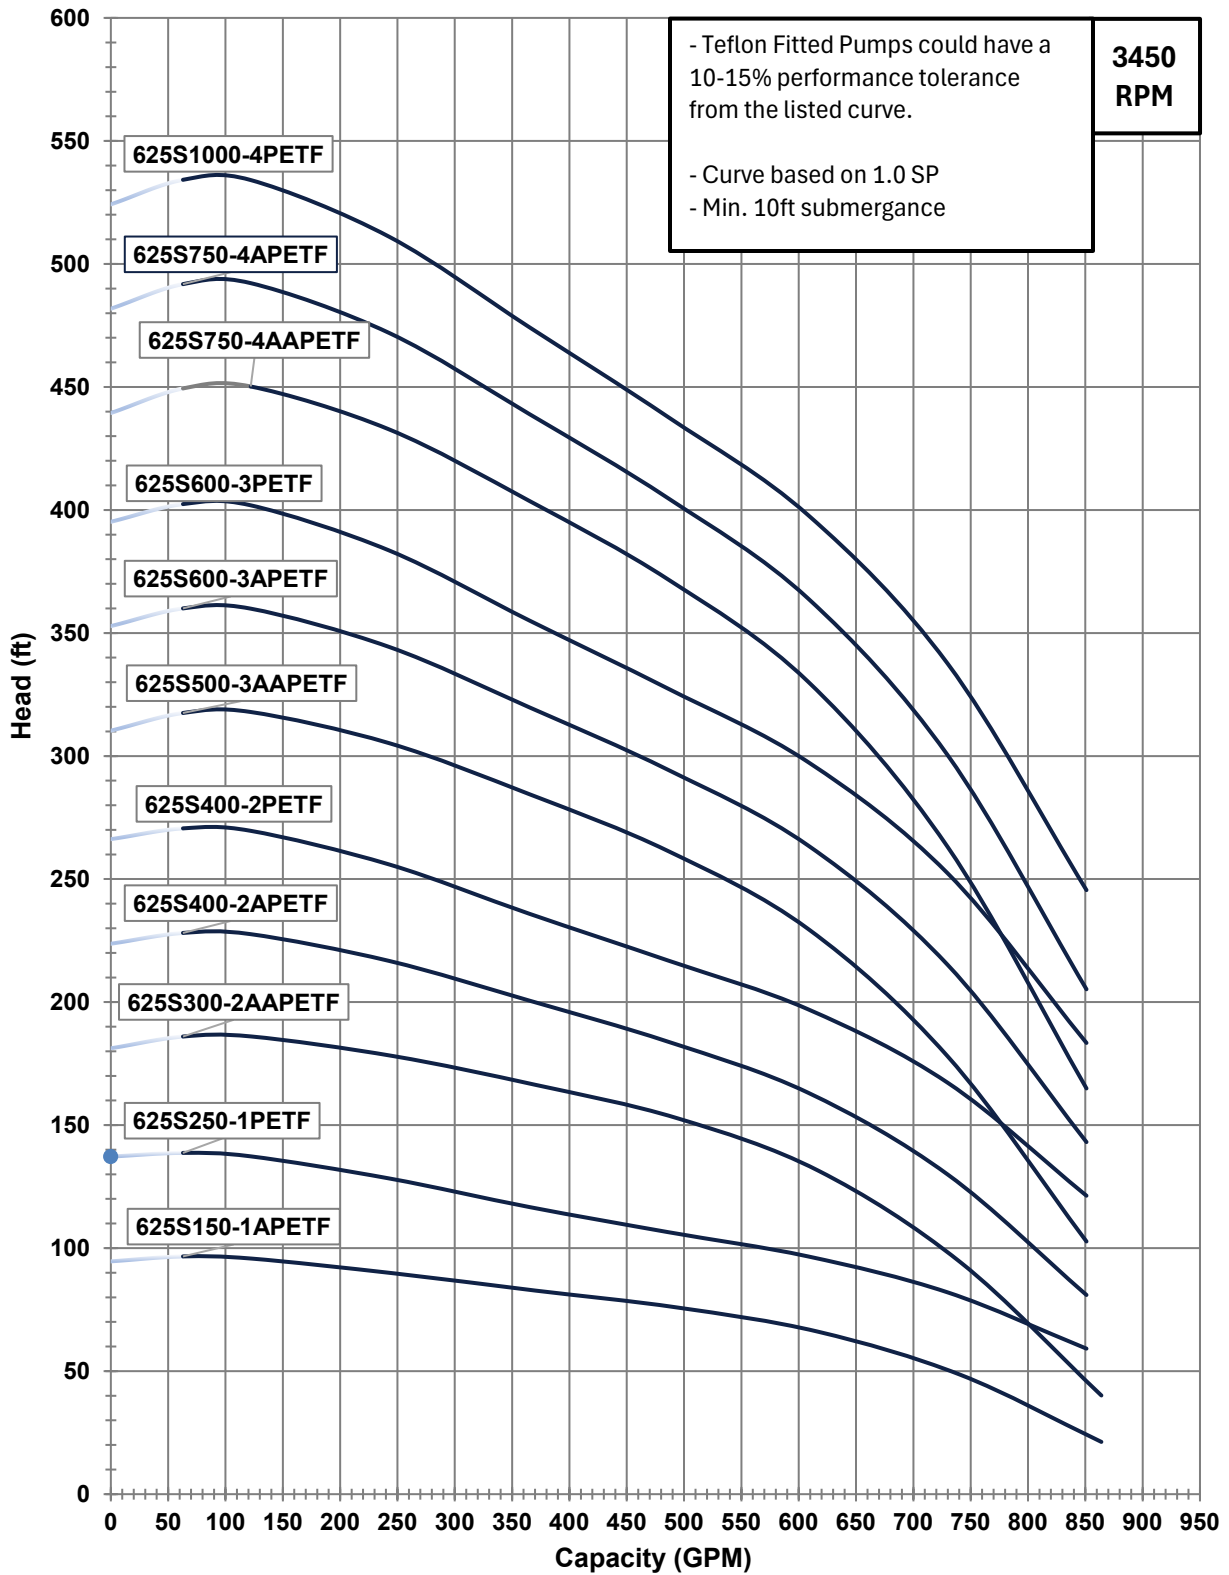

625S Teflon Fitted Pump Ends

## 625S Teflon Fitted Pump Ends Continued