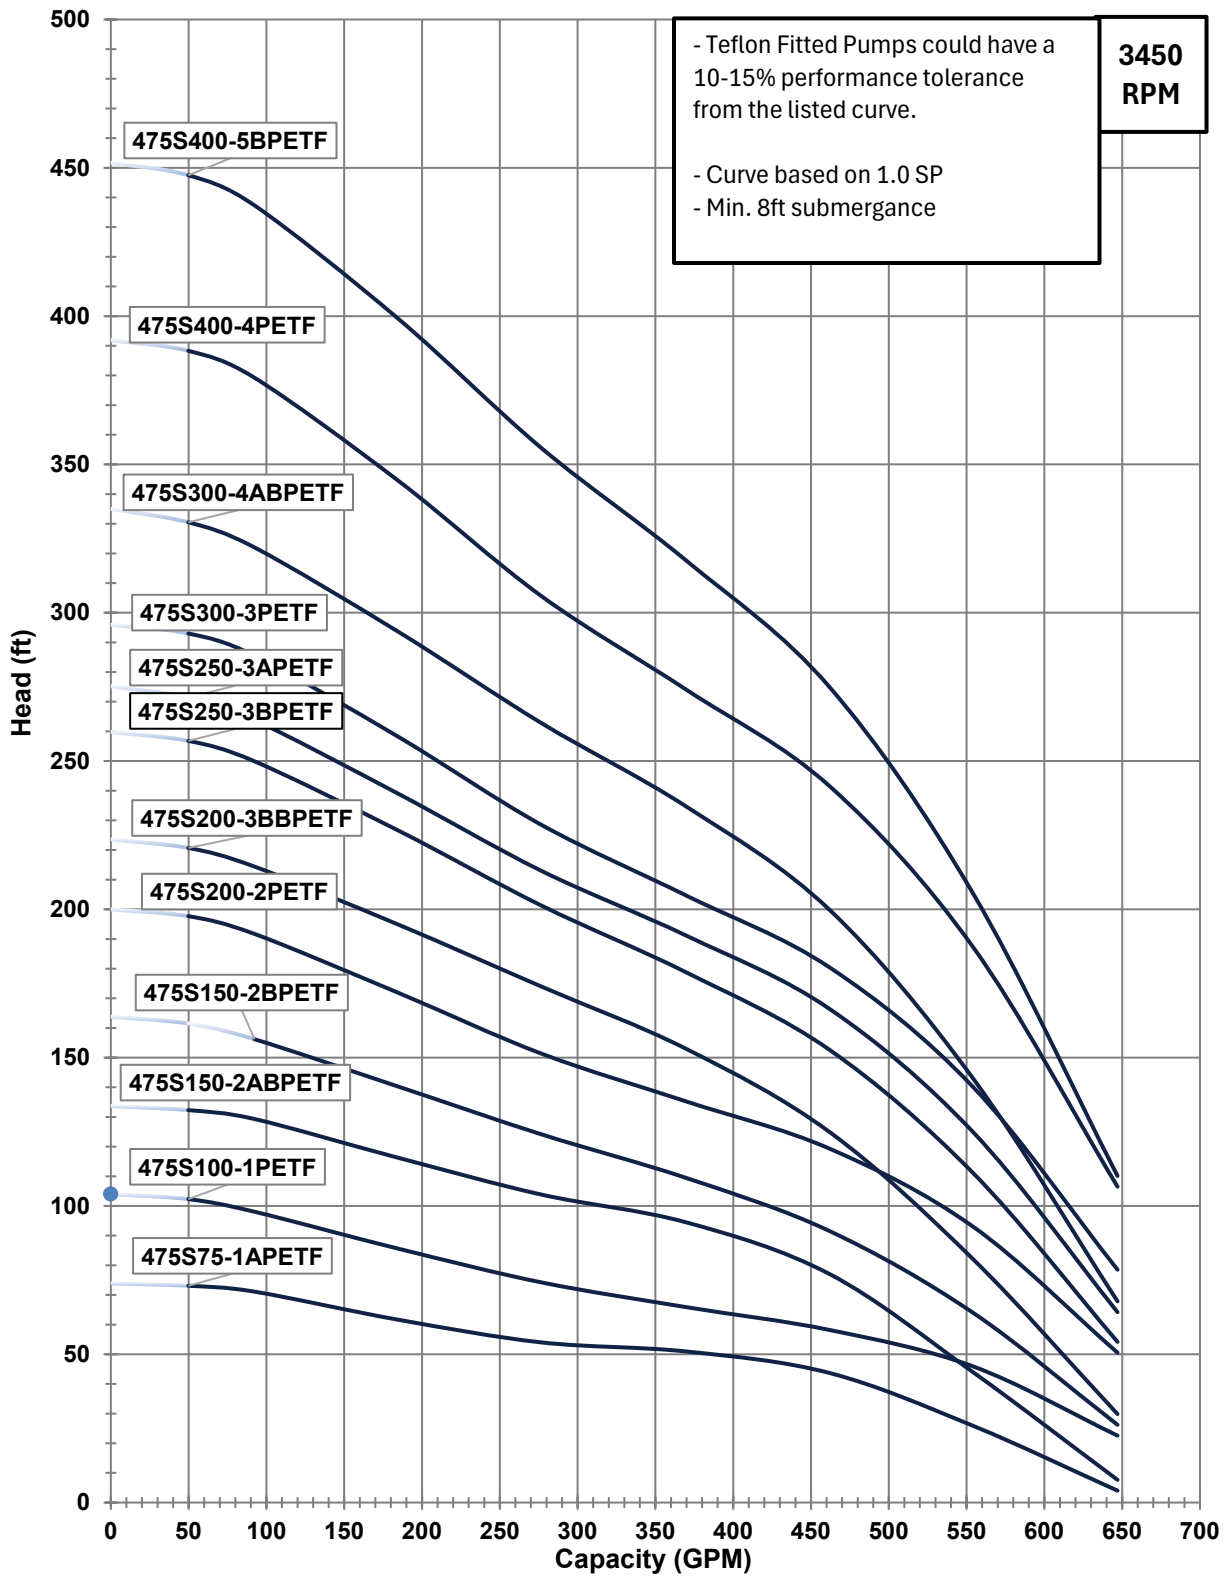

475S Teflon Fitted Pump Ends

475S Teflon Fitted Pump Ends Continued