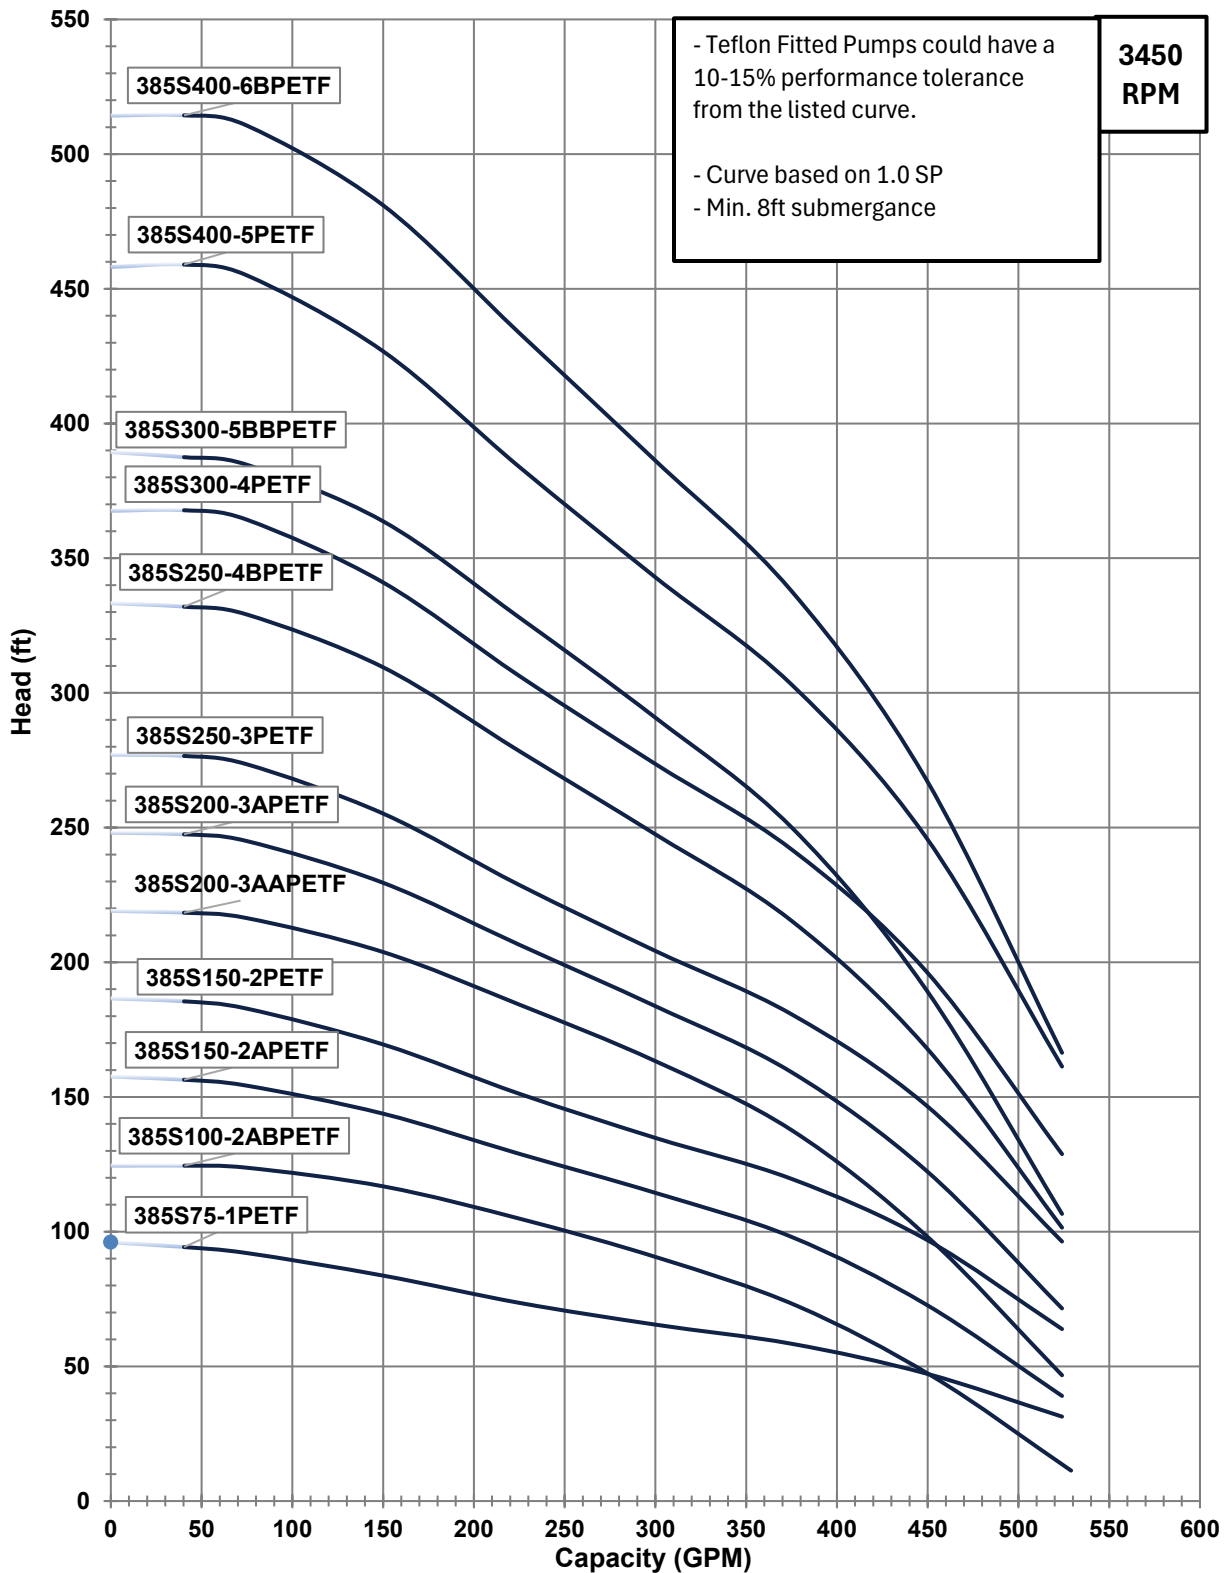

385S Teflon Fitted Pump Ends

385S Teflon Fitted Pump Ends Continued