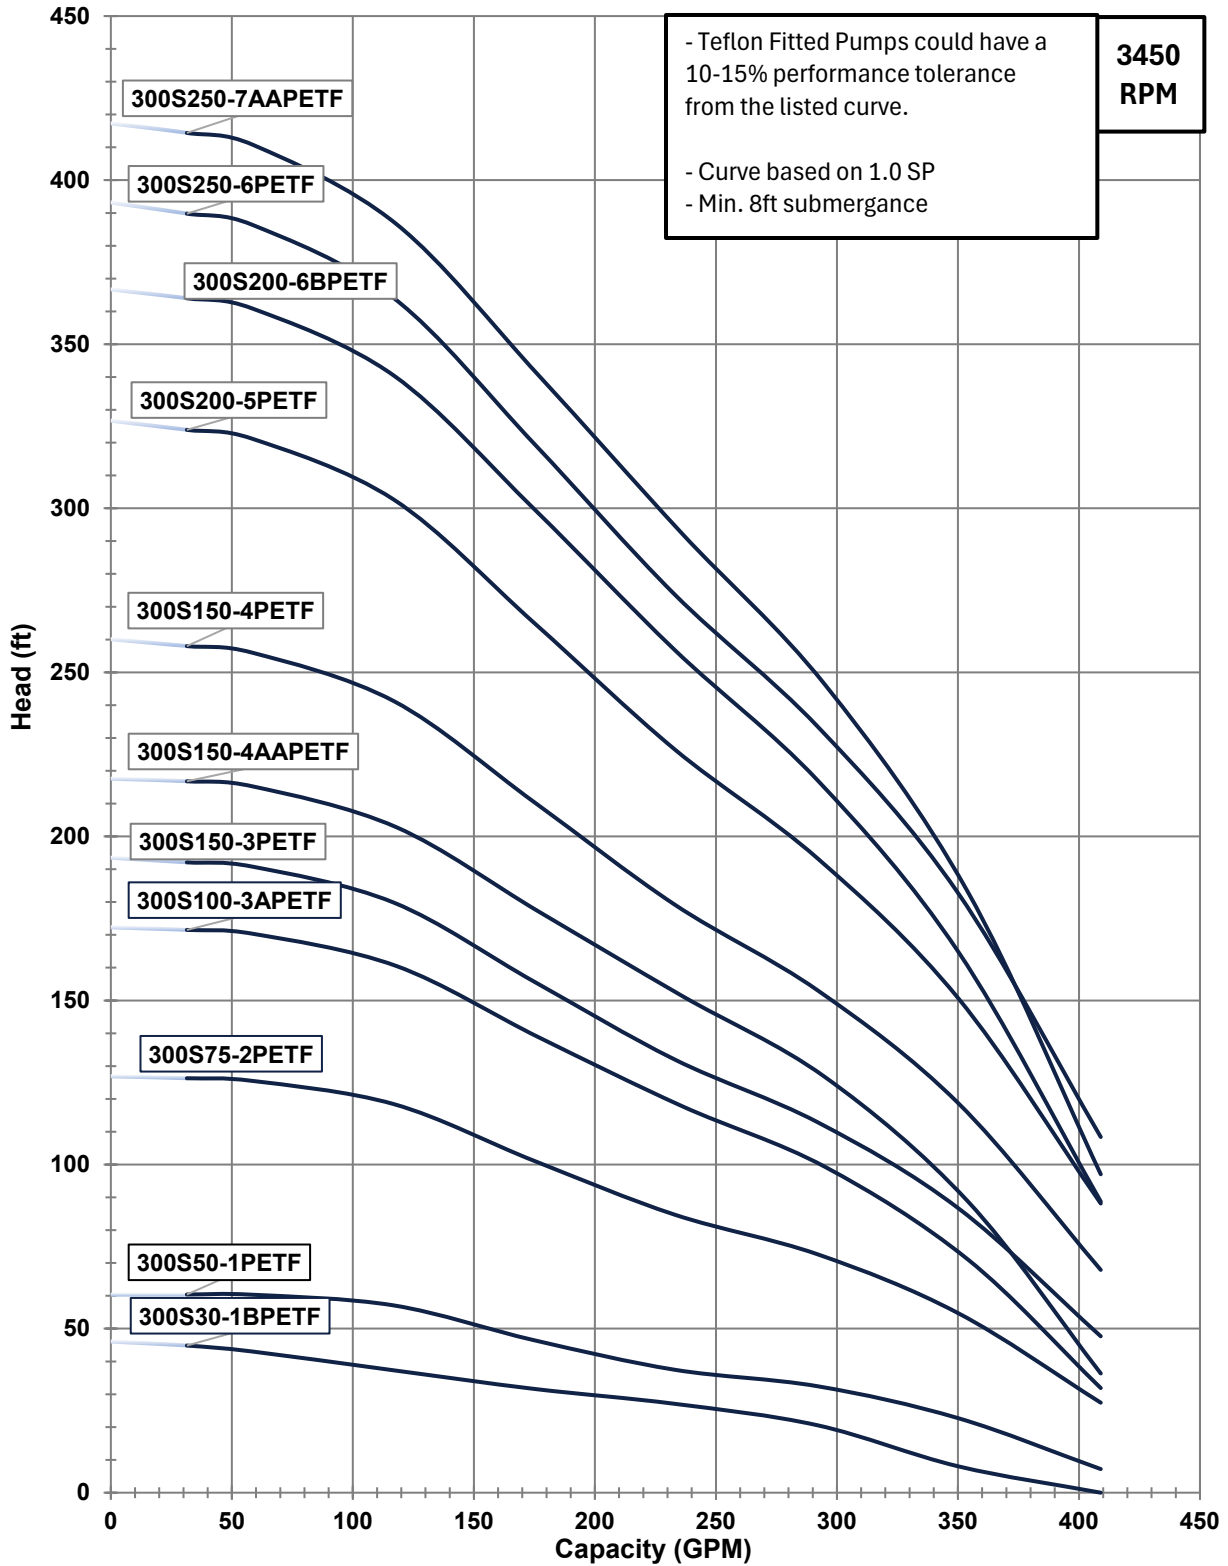

300S Teflon Fitted Pump Ends

300S Teflon Fitted Pump Ends Continued