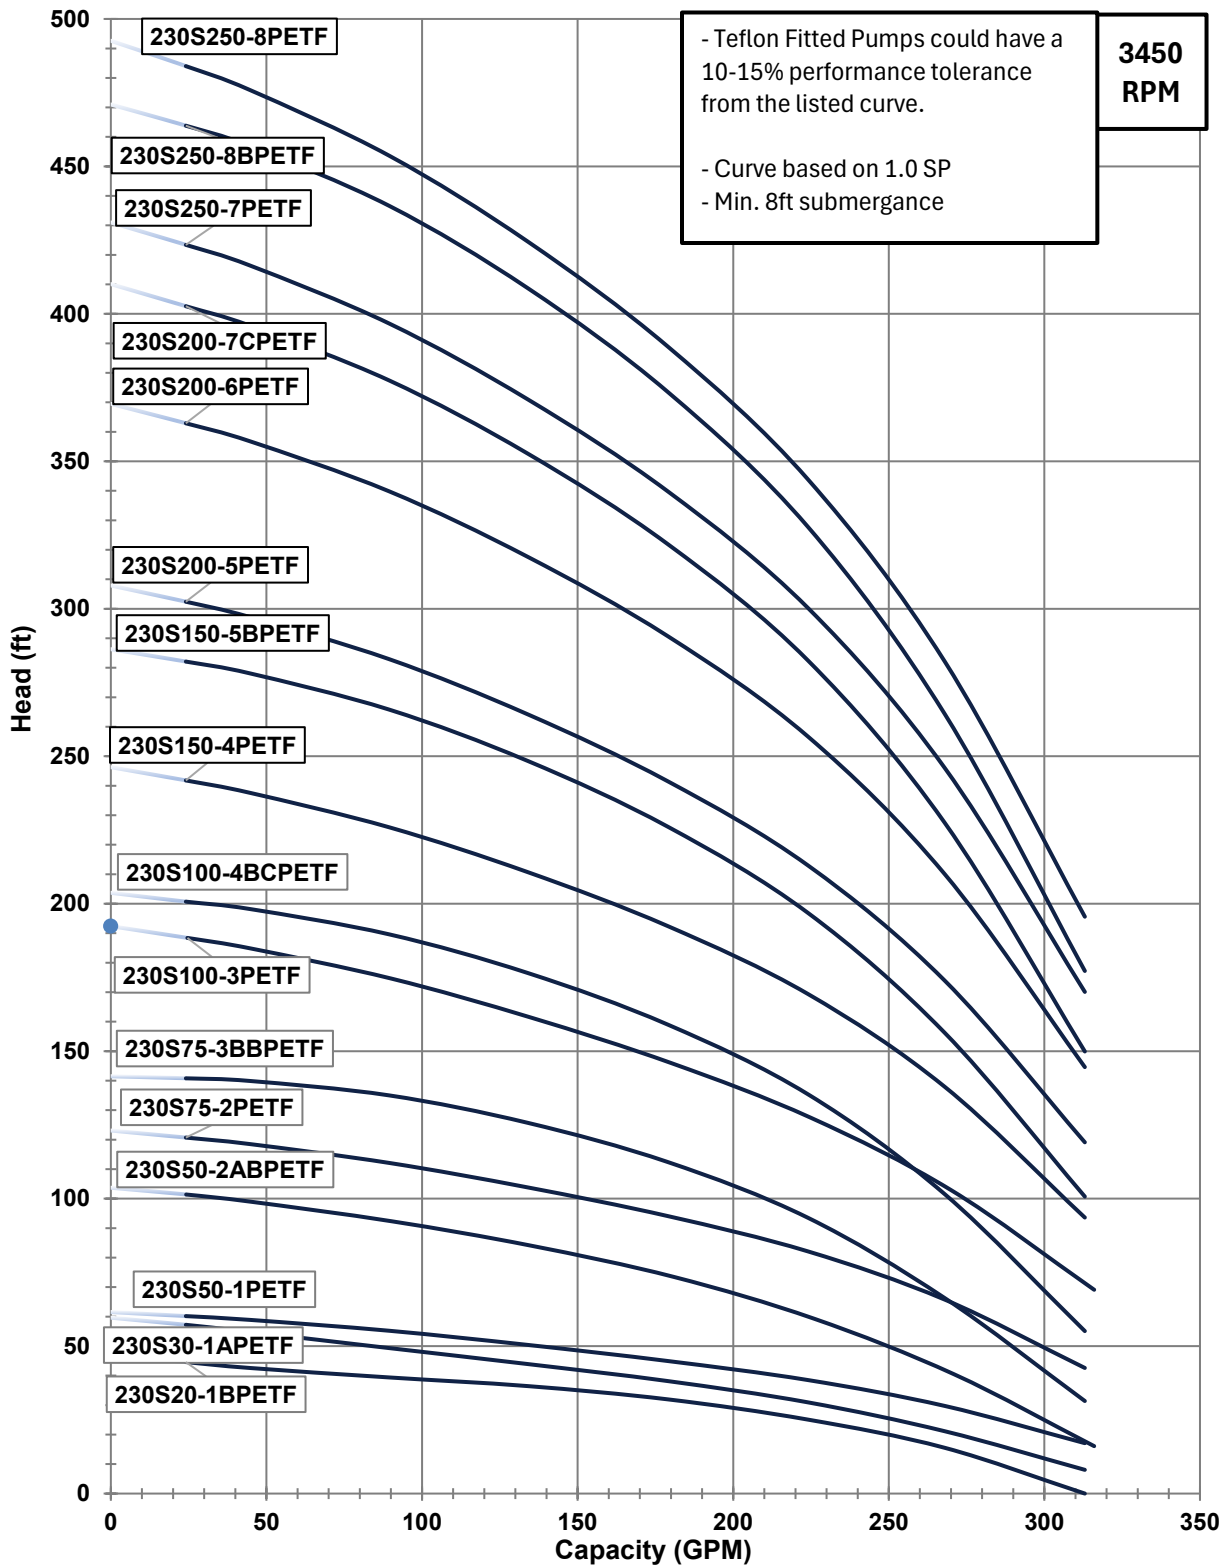

230S Teflon Fitted Pump Ends

230S Teflon Fitted Pump Ends Continued