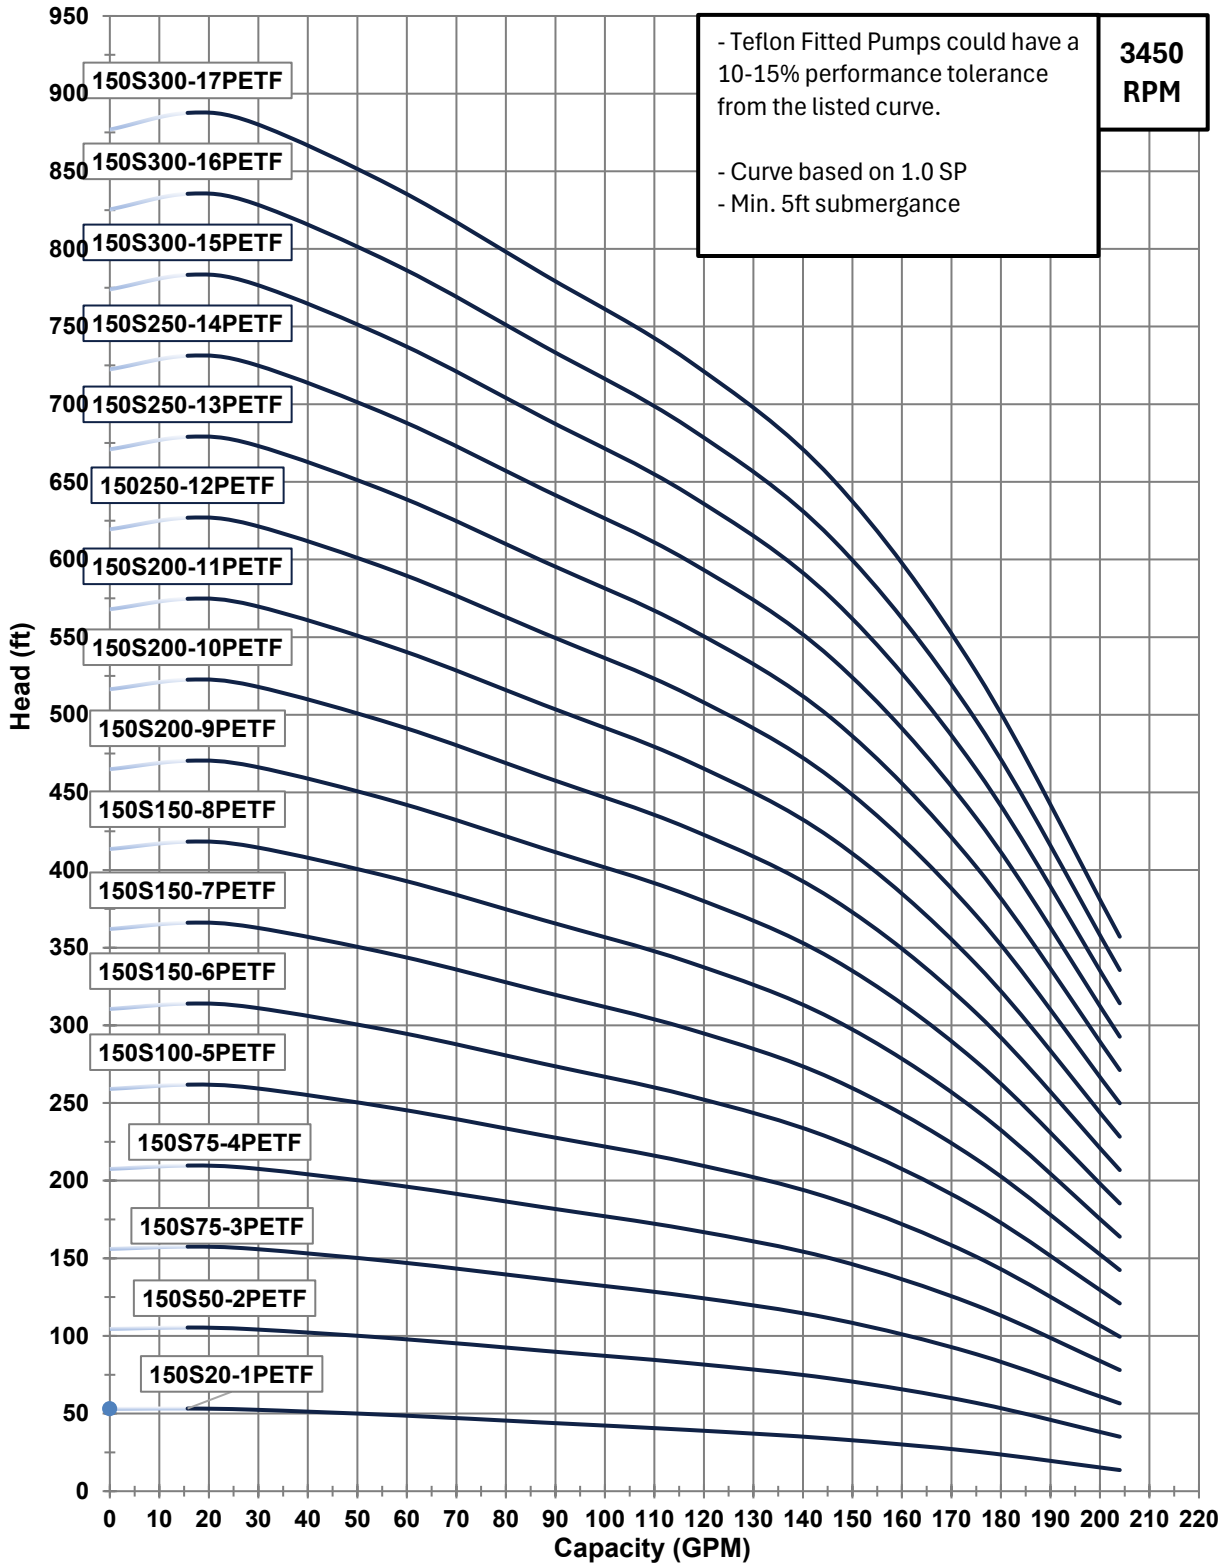

150S Teflon Fitted Pump Ends

## 150S Teflon Fitted Pump Ends Continued