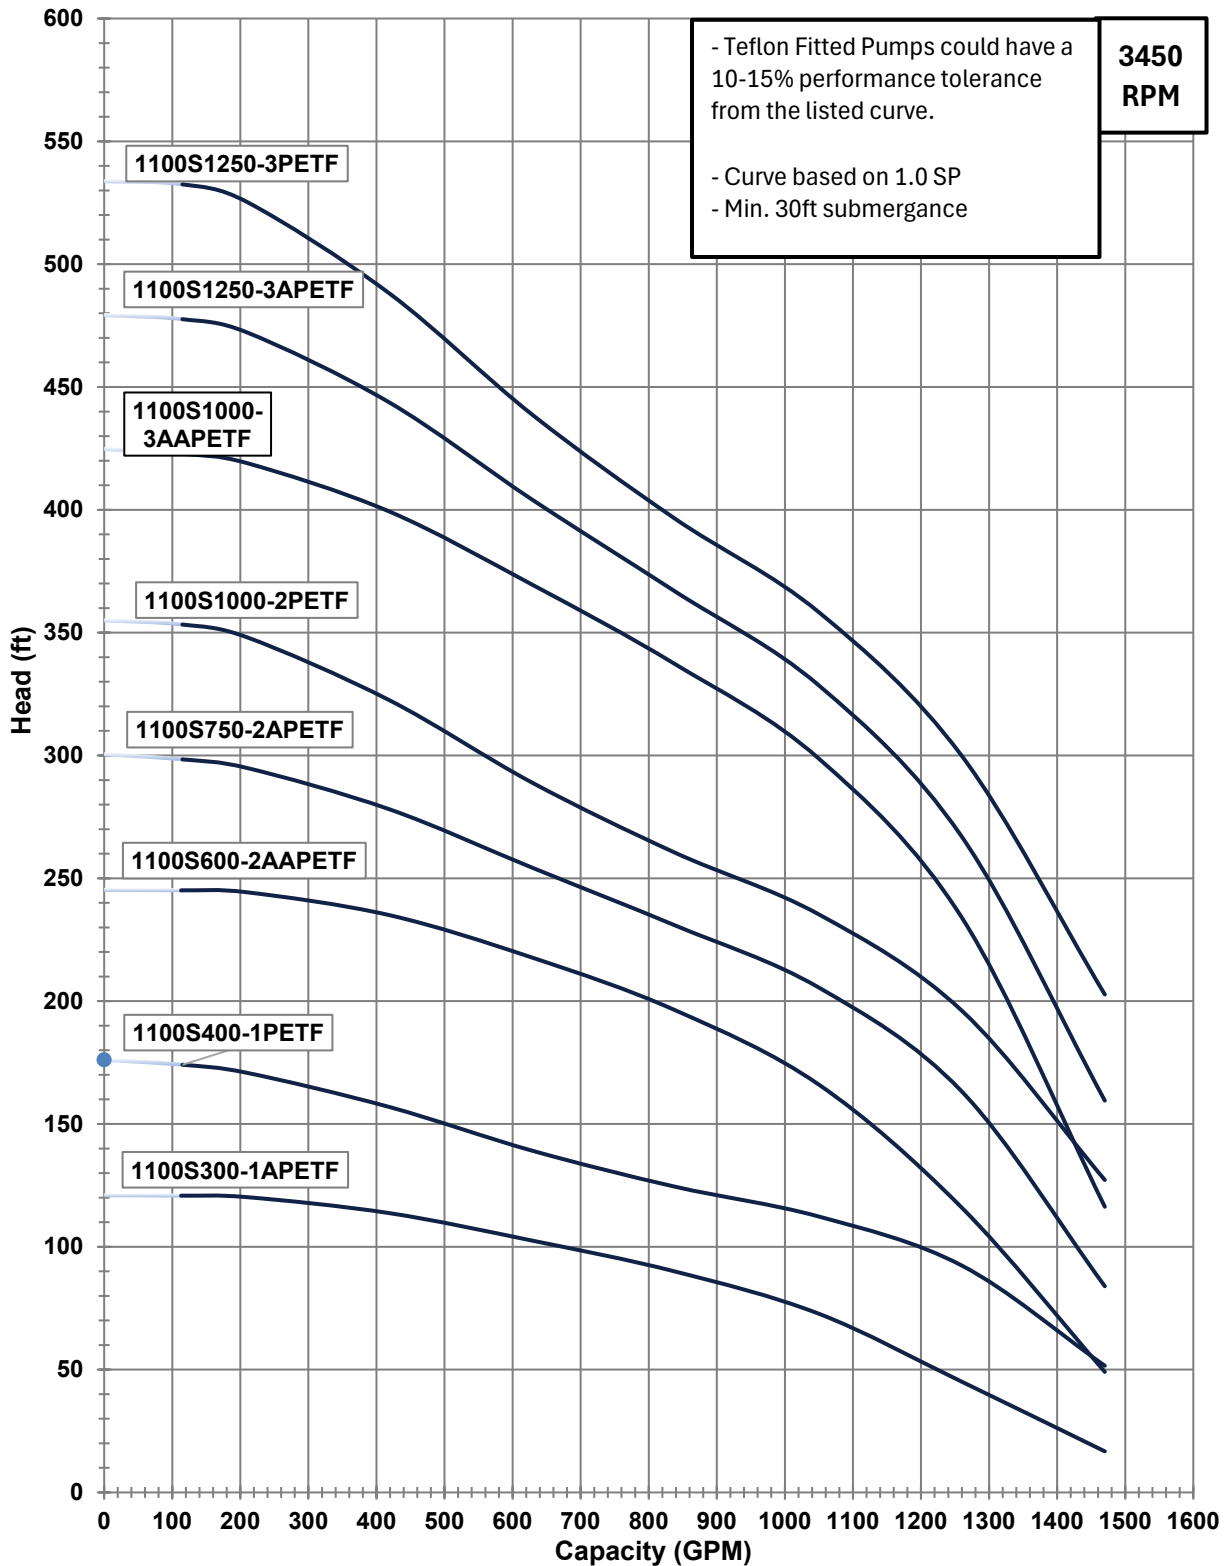

1100S Teflon Fitted Pump Ends

1100S Teflon Fitted Pump Ends Continued